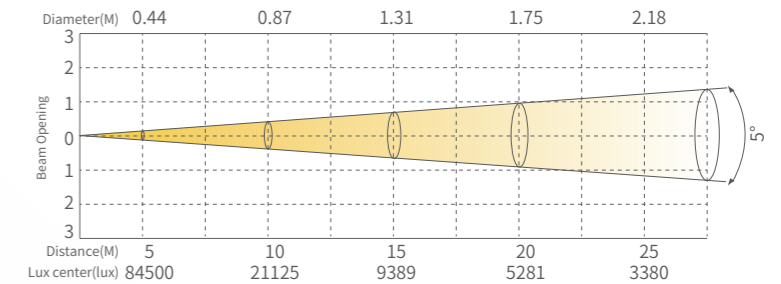

ILLUMINANCE AT DISTANCE SS9194SC

FIXED GOBO

Colors

Rotation Gobo

CMY+CTO

Animation Wheel

Framing System

DIMENSIONS