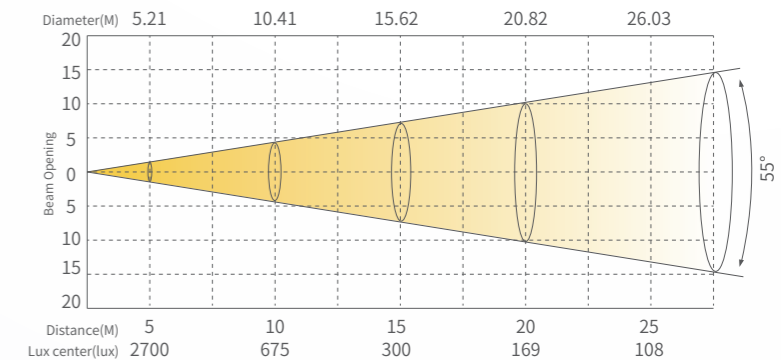

ILLUMINANCE AT DISTANCE SS9194SC

FIXED GOBO

Colors

Rotation Gobo

CMY+CTO

Animation Wheel

Framing System

DIMENSIONS